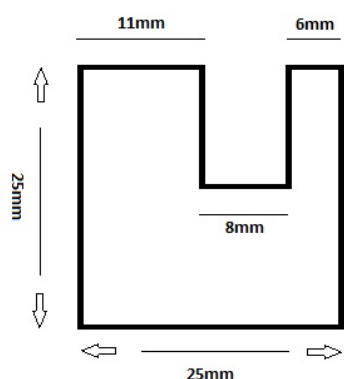

## Description:

Alu Clamp 380mm Chrome Pl, W/White LED Light

## Item number:

22.11.312-0

| Units | Box | Carton | HS Code    | Barcode   |
|-------|-----|--------|------------|---|
| Set   | 1   | 5      | 9405119090 | <br>5704866103763 |