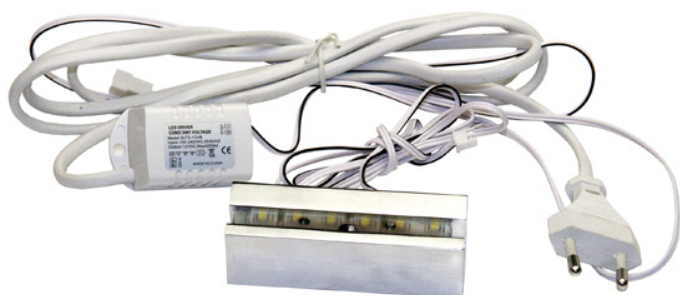

## Description:

Alu Clamp 380mm Chrome Pl, W/White LED Light

## Item number:

22.11.312-0

| Units | Box | Carton | HS Code    | Barcode   |
|-------|-----|--------|------------|---|
| Set   | 1   | 5      | 9405119090 | <br>5704866103763 |