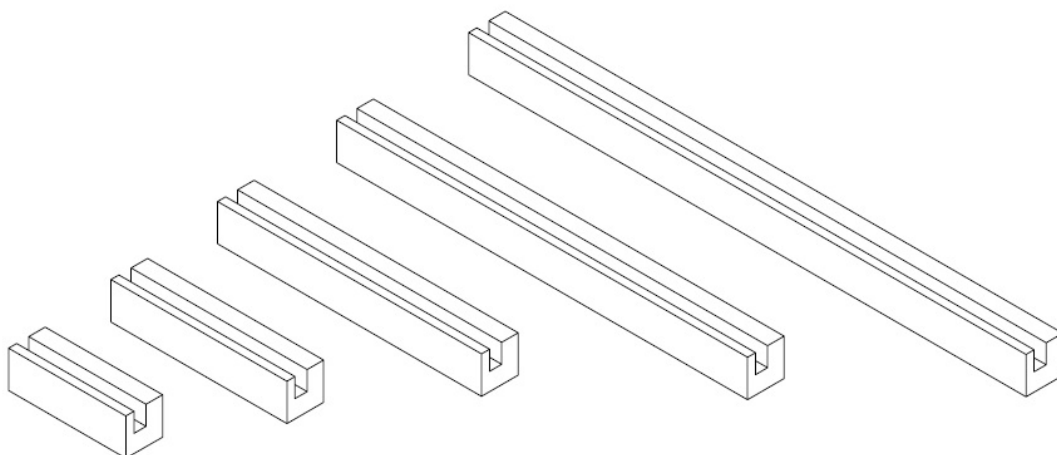

PRODUCT SHEET

Description:

Alu Clamp 380mm Chrome Pl, W/White LED Light

Item number:

22.11.312-0

Units	Box	Carton	HS Code	Barcode
Set	1	5	9405119090	 5704866103763

SISO A/S

Mileparken 11
DK-2740 Skovlunde
Denmark
VAT: DK 24786013

Phone +45 45 830 900

www.siso.dk
siso@siso.dk

Danske Bank
Nytorv Branch
Copenhagen
SWIFT: DABADKKK

Account no.
4180 3112 112936
IBAN Account
DK7230003112112936